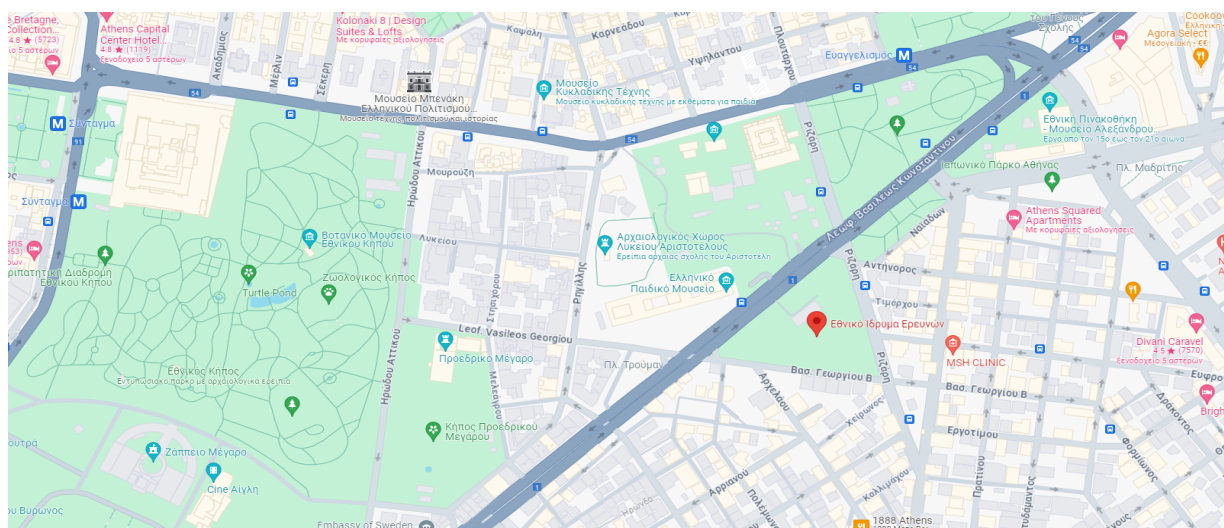

# Venue

## National Hellenic Research Foundation (N.H.R.F)

48 Vassileos Constantinou Avenue

11635, Athens

<https://maps.app.goo.gl/YJ3VCjbrfAf21Tjo6>

The building has two entrances: the first is located on Vassileos Constantinou Av (N. 48) and the second on Vassileos Georgiou str.

You can reach NHRF by:

Line 3 (Blue) Evangelismos station (Exit to Rizari)

### Trolleybus

- ▣ from Patision St. Trolleybus 3 (Bus stop: Evangelismos, on Vas. Sophias Ave.)
- ▣ 8, 13 (Bus stop: Evangelismos, on Vas. Sophias Ave.)

See also:

<https://www.stasy.gr/en/timetables/map/>